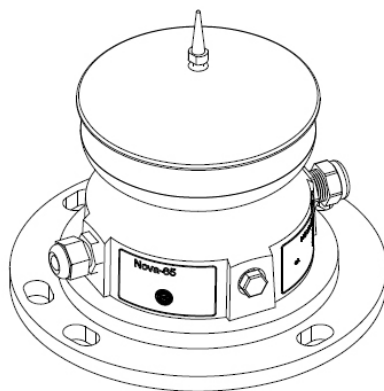

Nova-65HI LONG RANGE LED MARINE LANTERN

Technical Details

Input Voltage - General Marine Use (GMU)	9 to 36VDC
Input Voltage - Hazardous Area	9.5 to 32VDC
Power Consumption - Nova-65	Variable up to 10W
Power Setting	Field Selectable
Colours Available	Red, green, yellow, white, blue
Operating Temperature for GMU & NEC Class 1 Division 2	-40° C to +70° C
Storage Temperature	-40° C to +70° C
Vertical Divergences - GMU & NEC Class 1 Division 2	3° degrees, white only
Quiescent Current - Light Only	<2mA
Quiescent Current - With GPS	<3mA
Range	>10NM (Nova-65 HI)
Synchronisation - GMU & NEC Class 1 Division 2	GPS or hard wire options
Monitor and Control	Capable
Visibility	360° horizon (omnidirectional)
IP Rating - GMU & NEC Class 1 Division 2	IP 66 / IP 68

Physical Details

Base Mounting	230mm (9.1in) maximum diameter
Height	171mm (6.7in)
Weight	Polycarbonate 0.77kg (1.7lbs) Aluminum 1.97kg (4.3lbs)
Material	GMU version is available in polycarbonate or aluminum NEC Class I Division 2 only available in aluminum
Options	GPS Synchronization 3° vertical divergence lens (white only)

Specifications subject to change.

Tideland Signal, a Xylem brand
7100 Business Park Drive, Suite B
Houston, TX 77041

+1.713.681.6101 (US)
us-sales@tidelandsignal.com
TidelandSignal.com

[TidelandSignal.com/Nova-65HI](https://www.tidelandsignal.com/Nova-65HI)