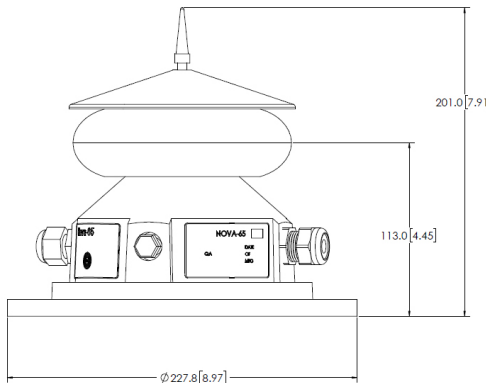

Nova-65HI

LONG RANGE LED MARINE LANTERN

The Choice of Professionals

The Nova-65HI is a small, lightweight marine beacon designed with a highly efficient compact lens to provide a 360° beam at 3° vertical divergence. Ideal for fixed or floating aids to navigation, performance buoys, or specific needs that require a much longer range, up to 10NM, while still using a minimal amount of power.

A few benefits of the Nova-65HI include:

User selectable power and flash code settings for multiple visual range performance

Approved by USCG for class A, B and C offshore structures

A constant current power source provides maximum lifetime of LEDs

Temperature compensated LED drive circuits ensure uniform brightness with ambient temperature change

Nova-65HI LONG RANGE LED MARINE LANTERN

Technical Details

Input Voltage - General Marine Use (GMU)	9 to 36VDC
Input Voltage - Hazardous Area	9.5 to 32VDC
Power Consumption - Nova-65	Variable up to 10W
Power Setting	Field Selectable
Colours Available	Red, green, yellow, white, blue
Operating Temperature for GMU & NEC Class 1 Division 2	-40° C to +70° C
Storage Temperature	-40° C to +70° C
Vertical Divergences - GMU & NEC Class 1 Division 2	3° degrees, white only
Quiescent Current - Light Only	<2mA
Quiescent Current - With GPS	<3mA
Range	>10NM (Nova-65 HI)
Synchronisation - GMU & NEC Class 1 Division 2	GPS or hard wire options
Monitor and Control	Capable
Visibility	360° horizon (omnidirectional)
IP Rating - GMU & NEC Class 1 Division 2	IP 66 / IP 68

Physical Details

Base Mounting	230mm (9.1in) maximum diameter
Height	171mm (6.7in)
Weight	Polycarbonate 0.77kg (1.7lbs) Aluminum 1.97kg (4.3lbs)
Material	GMU version is available in polycarbonate or aluminum NEC Class I Division 2 only available in aluminum
Options	GPS Synchronization 3° vertical divergence lens (white only)