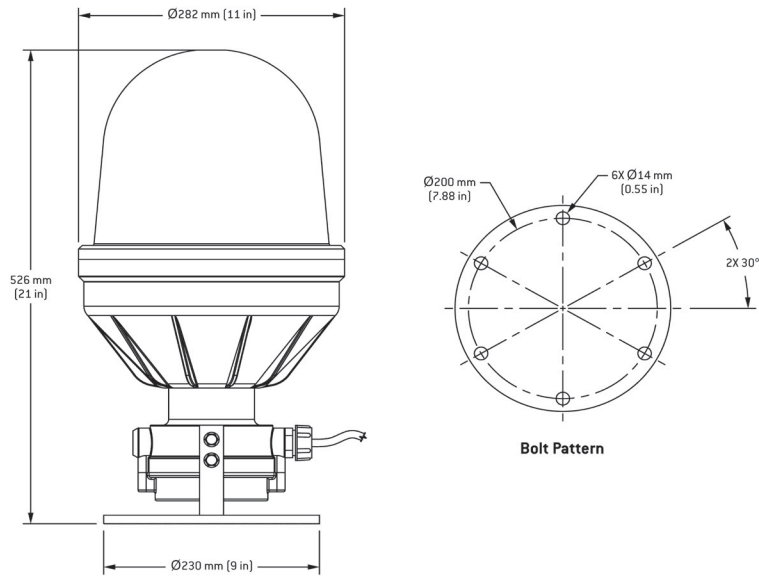

MLED-150Ex

Technical Details

Input Voltage	9 to 36VDC
Power Consumption	Variable up to 20W
Power Setting	Field Selectable
Colours Available	Red, green, yellow, white and blue
Quiescent Current	< 7mA
Visibility	360° horizon (omnidirectional)
Vertical Divergence	3.7°
Monitor and Control	Capable
Flash Codes	256 codes
Synchronisation	GPS or hard wire options
Sunswitch Threshold	Variable
Weight	15kg (33lb)
Operating Temperature	-40° C to +60° C
Relative Humidity	100% condensing
Atmosphere	Rated for operation in salt air
Wind	Designed to withstand speeds in excess of 320 kmph (200 mph)
IP Rating	IP66
Base	Cast Aluminium
Outer Lens	Tempered Glass

NOTE: Specifications are subject to change.

10NM External Powered Marine Lantern

Tideland Signal Corporation
(USA)
us-sales@tidelandsignal.com

Tideland Signal Ltd
(Canada)
canada-sales@tidelandsignal.com

Tideland Signal Ltd
(Burgess Hill, UK)
emea-sales@tidelandsignal.com

Tideland Signal
(The Netherlands)
emea-sales@tidelandsignal.com

Tideland Signal Ltd
(Dubai, UAE)
emea-sales@tidelandsignal.com

Tideland Signal Pte Ltd
(Singapore)
asia-sales@tidelandsignal.com

Tideland Signal Pte Ltd
(Tianjin, China)
asia-sales@tidelandsignal.com

www.tidelandsignal.com