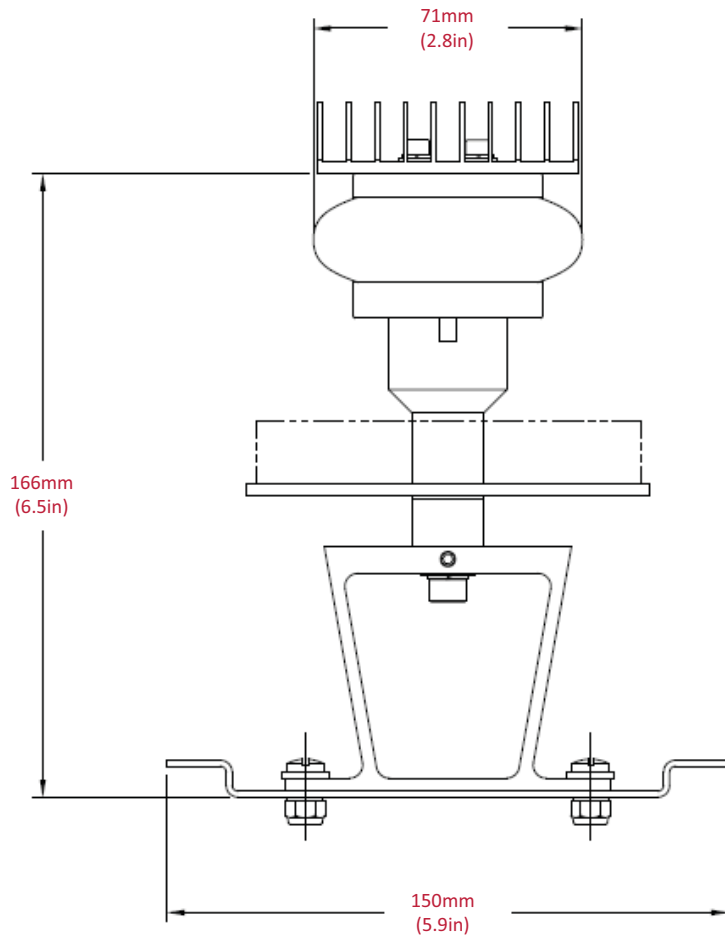

MaxiHALO-60RB

LED Light Source

TIDELAND ENGINEERED

Tideland Signal's MaxiHALO-60RB LED light source assembly allows for an easy upgrade to LED technology without having to replace existing lanterns.

MaxiHALO-60RB provides a fully focused light and is for use in Tideland TRB-220 and TRB-400 lanterns, as well as being compatible with other manufacturers' lanterns. MaxiHALO-60RB LED light source, a Tideland Signal proprietary light product, projects a light in a 360° horizontal beam pattern.

MaxiHALO-60RB is a drop-in replacement LED light source for use in TRB-220 and TRB-400.

SPECIFICATIONS

Input Voltage	9 to 36 VDC
Power Consumption	Variable up to 30 watts
Power Setting	Field selectable
Colours Available	Red, green, yellow, white, blue
Operating Temperature	-40° to +70° C
Storage Temperature	-40° to +70° C
Vertical Beam Divergence	Varies with lantern
Quiescent Current	< 7 mA
Monitor and Control	Capable
Visibility	360° horizon (omnidirectional)
Sunswitch Threshold	Variable