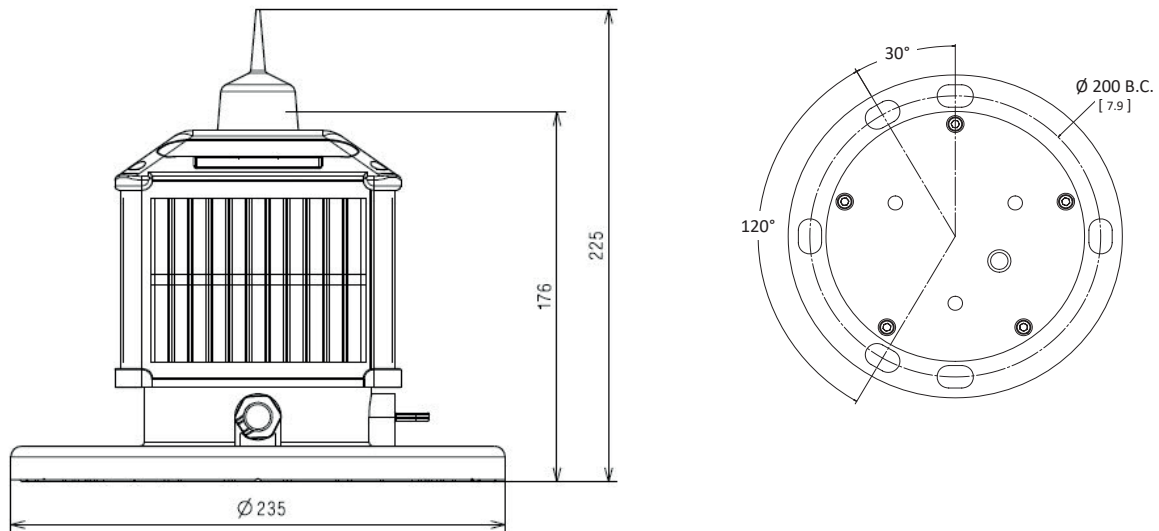

SolaMAX-3

Technical Details

Available Colours	Red, green, yellow, white
Visibility	360° horizon (omnidirectional)
Vertical Divergence	> 8°
Monitor and Control	Capable via handheld IR controller
Data Reports	Connect to PC via optional IR receiver
Flash Codes	Up to 256 codes, field selectable
Synchronisation	Optional GPS
Sunswitch Threshold	300 lux (100 - 2000 lux Adjustable)
Operation Temperature	-10° to +70°C
Response Code	AZ, 0-9, NW, NE, SW, SE
Battery Type	Lithium Ion (self-protection)
Weight (varies by battery option)	4kg max
Height	225mm (8.85in)
Solar Panels Solar Panels	Scratch resistant
Battery Capacity	Options of 15.6Ah and 26Ah
Base Mounting	3 or 4 bolts, 200mm (7.88in) bolt circle
IP Rating	IP 68
Base and Main Housing	UV resistant molded polycarbonate

NOTE: Specifications are subject to change.

3NM Self-Contained Lantern

Tideland Signal Corporation
(USA)
us-sales@tidelandsignal.com

Tideland Signal Ltd
(Canada)
canada-sales@tidelandsignal.com

Tideland Signal Ltd
(Burgess Hill, UK)
emea-sales@tidelandsignal.com

Tideland Signal
(The Netherlands)
emea-sales@tidelandsignal.com

Tideland Signal Ltd
(Dubai, UAE)
emea-sales@tidelandsignal.com

Tideland Signal Pte Ltd
(Singapore)
asia-sales@tidelandsignal.com

Tideland Signal Pte Ltd
(Tianjin, China)
asia-sales@tidelandsignal.com

www.tidelandsignal.com