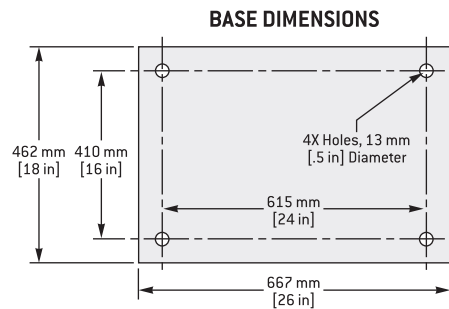

Sola-Chan

Unitised Low Maintenance Light System

DIMENSIONS

The overall weight and height of the complete unit will vary depending on chosen lantern, pedestal and battery options.

See individual lantern data sheets for details.

Tideland Signal Corporation
(USA)
us-sales@tidelandsignal.com

Tideland Signal Ltd
(Canada)
canada-sales@tidelandsignal.com

Tideland Signal Ltd
(Burgess Hill, UK)
emea-sales@tidelandsignal.com

Tideland Signal
(The Netherlands)
emea-sales@tidelandsignal.com

Tideland Signal Ltd
(Dubai, UAE)
emea-sales@tidelandsignal.com

Tideland Signal Pte Ltd
(Singapore)
asia-sales@tidelandsignal.com

Tideland Signal Pte Ltd
(Tianjin, China)
asia-sales@tidelandsignal.com

www.tidelandsignal.com