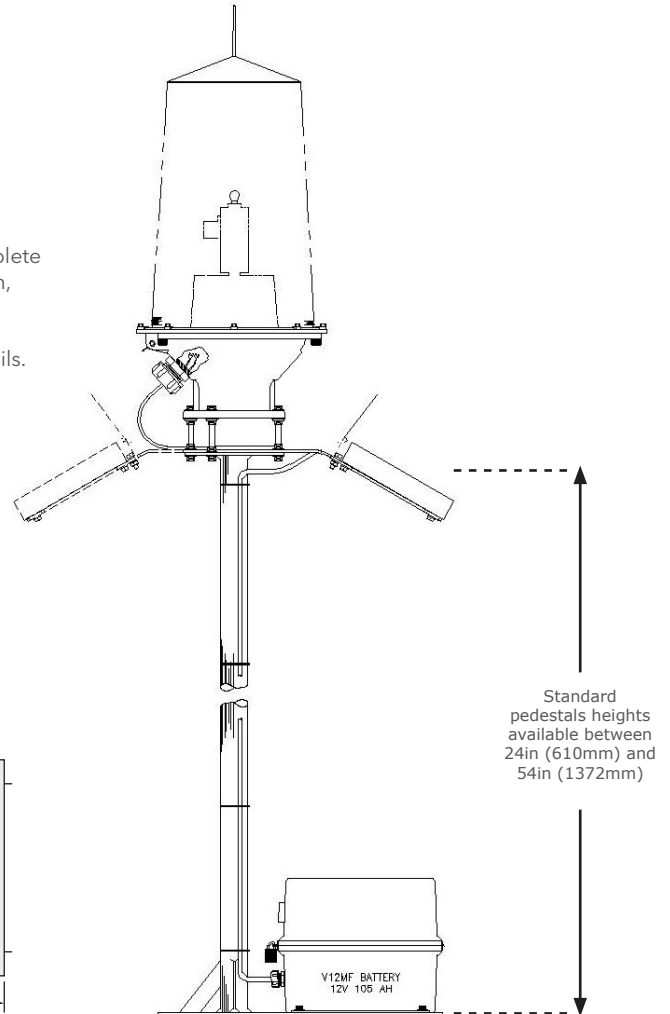

Sola-Chan

Unitised Low Maintenance Light System

DIMENSIONS

The overall weight and height of the complete unit will vary depending on chosen lantern, pedestal and battery options.

See individual lantern data sheets for details.

Tideland Signal Corporation
(USA)
us-sales@tidelandsignal.com

Tideland Signal Ltd
(Canada)
canada-sales@tidelandsignal.com

Tideland Signal Ltd
(Burgess Hill, UK)
emea-sales@tidelandsignal.com

Tideland Signal
(The Netherlands)
emea-sales@tidelandsignal.com

Tideland Signal Ltd
(Dubai, UAE)
emea-sales@tidelandsignal.com

Tideland Signal Pte Ltd
(Singapore)
asia-sales@tidelandsignal.com

Tideland Signal Pte Ltd
(Tianjin, China)
asia-sales@tidelandsignal.com

www.tidelandsignal.com