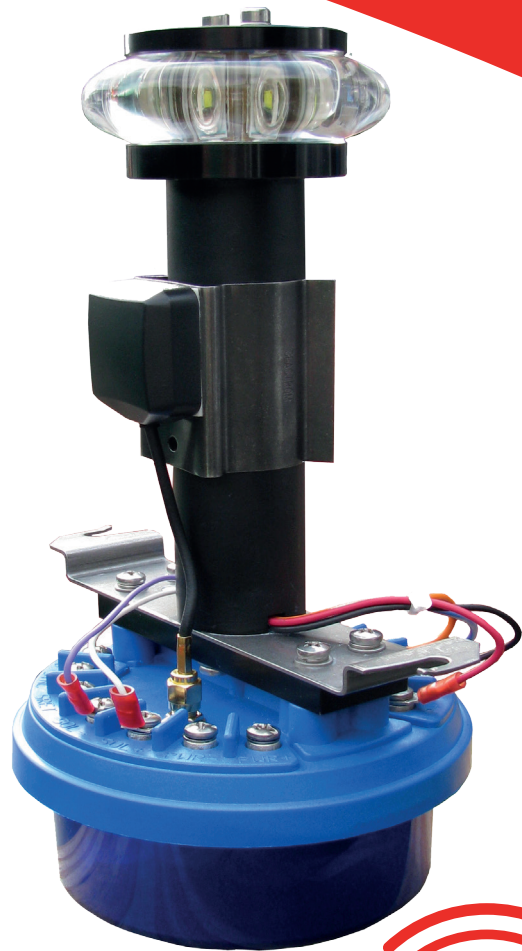

MaxiHALO-60 II

LED FLASHER

Tideland Signal's New MaxiHalo-60 II LED flasher assembly allows for an easy upgrade to LED technology without having to replace existing lanterns.

MaxiHALO-60 II provides a fully focused light in most Tideland marine signal lanterns and is compatible with most commercially available lanterns and rotating beacons. The MaxiHALO-60 II LED flasher, a Tideland Signal proprietary light source, projects a light in a 360° horizontal beam pattern.

Characteristics

- User selectable power settings for multiple visual range performance
- 256 user selectable flash characters
- Full monitor and control access
- SignalView program to set user options
- Available in all IALA approved colours
- Temperature compensated LED drive circuits ensure uniform brightness with ambient temperature change
- Impervious to shock and vibration
- Sunswitch on-off set points
- Optional GPS synchronisation module
- Sealed Electronics

**TIDELAND**
a xylem brand

MaxiHALO-60 II

Technical Details

Input Voltage	9 to 36VDC
Power Consumption	Variable up to 7 watts or 19 watts for EFF version
Power Setting	Field selectable
Colours Available	Red, green, yellow, white, blue
Operating Temperature	-40° C to +70° C
Storage Temperature	-40° C to +70° C
Vertical Beam Divergence	Variable - see marine lantern product bulletins
Quiescent Current	< 5mA
Flash Codes	Up to 256 codes, field selectable or via communication links
Synchronisation	GPS or hard wire options
Monitor and Control	Capable
Visibility	360° horizon (omnidirectional)
Sunswitch Threshold	Variable

NOTE: Specifications are subject to change.

Proprietary Light Source Projecting
a Light in a 360 Degree
Horizontal Beam Pattern

Optional 120/240 converter
installed on appropriate DC
MaxiHALO-60 II when using
AC input power.