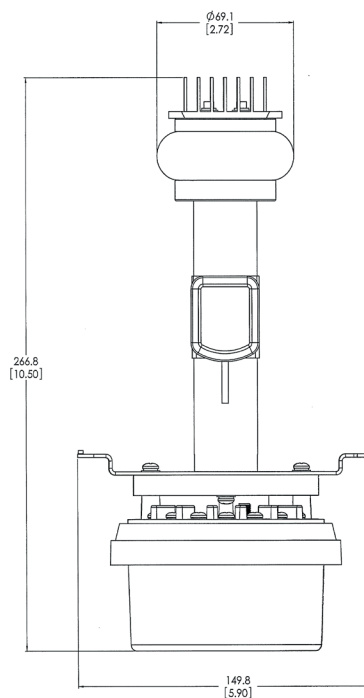

Effective Intensity Tables can be found on our website at www.tidelandsignal.com

Tideland Signal Corporation
(USA)
us-sales@tidelandsignal.com

Tideland Signal Ltd
(Canada)
canada-sales@tidelandsignal.com

Tideland Signal Ltd
(Burgess Hill, UK)
emea-sales@tidelandsignal.com

Tideland Signal
(The Netherlands)
emea-sales@tidelandsignal.com

Tideland Signal Ltd
(Dubai, UAE)
emea-sales@tidelandsignal.com

Tideland Signal Pte Ltd
(Singapore)
asia-sales@tidelandsignal.com

Tideland Signal Pte Ltd
(Tianjin, China)
asia-sales@tidelandsignal.com

www.tidelandsignal.com