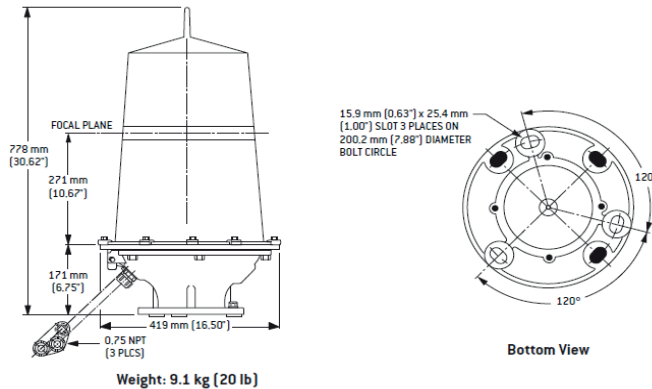

*Double-contact bayonet base. All other lamps are prefocused single-contact base.

Use multiplier of 0.30 for red or green lens and 0.74 for yellow lens. For lanterns in biform configuration, multiply listed values by two.

Tideland Signal Corporation
(USA)
us-sales@tidelandsignal.com

Tideland Signal Ltd
(Canada)
canada-sales@tidelandsignal.com

Tideland Signal Ltd
(Burgess Hill, UK)
emea-sales@tidelandsignal.com

Tideland Signal
(The Netherlands)
emea-sales@tidelandsignal.com

Tideland Signal Ltd
(Dubai, UAE)
emea-sales@tidelandsignal.com

Tideland Signal Pte Ltd
(Singapore)
asia-sales@tidelandsignal.com

Tideland Signal Pte Ltd
(Tianjin, China)
asia-sales@tidelandsignal.com

www.tidelandsignal.com